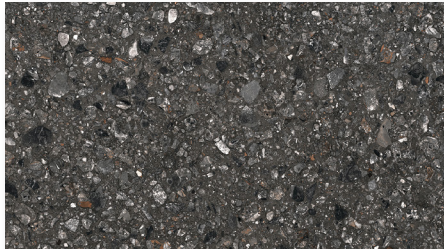

# BOULEVARD

Stock Sizes

12"x24"

## Colors

*Blueberry*

*Earl Gray*

*Liquorice*

*Sugar*

*Earl Gray Mix*

*Liquorice Mix*

*Sugar Mix*