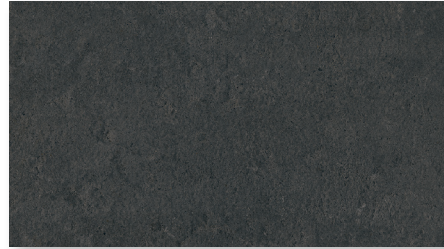

# BOULEVARD

Stock Sizes

12"x24"

## Colors

*Blueberry*

*Earl Gray*

*Liquorice*

*Sugar*

*Earl Gray Mix*

*Liquorice Mix*

*Sugar Mix*