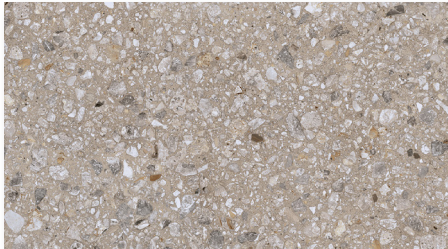

# BOULEVARD

Stock Sizes

12"x24"

## Colors

*Blueberry*

*Earl Gray*

*Liquorice*

*Sugar*

*Earl Gray Mix*

*Liquorice Mix*

*Sugar Mix*