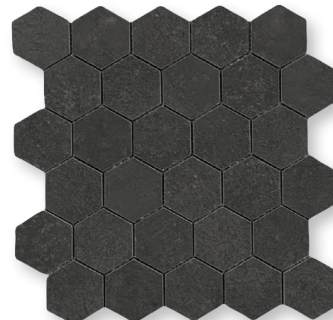

# BOULEVARD

## Stock Mosaics

Hexagon Mosaic

Long Hexagon Mosaic

Split Hexagon Mosaic

## Colors

**Blueberry Hexagon Mosaic**

**Earl Gray Hexagon Mosaic**

**Liquorice Hexagon Mosaic**

**Sugar Hexagon Mosaic**

**Sugar Mix Long Hexagon Mosaic**

**Earl Gray Long Hexagon Mosaic**

**Liquorice Long Hexagon Mosaic**

**Earl Gray Blueberry Mix Split Hexagon Mosaic** **Sugar Liquorice Mix Split Hexagon Mosaic**

Earl Gray Mix | 12"x24"

Liquorice Mix | 12"x24"