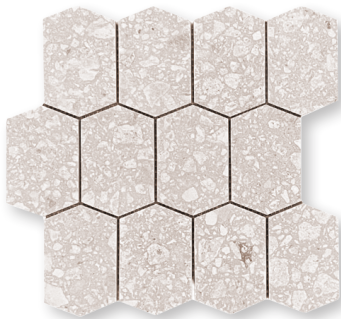

# BOULEVARD

Stock Sizes

12"x24"

## Stock Mosaics

Hexagon Mosaic

Long Hexagon Mosaic

Split Hexagon Mosaic

## Colors

**Blueberry Hexagon Mosaic**

**Earl Gray Hexagon Mosaic**

**Liquorice Hexagon Mosaic**

**Sugar Hexagon Mosaic**

**Sugar Mix Long Hexagon Mosaic**

**Earl Gray Long Hexagon Mosaic**

**Liquorice Long Hexagon Mosaic**

**Earl Gray Blueberry Mix Split Hexagon Mosaic** **Sugar Liquorice Mix Split Hexagon Mosaic**

Earl Gray Mix | 12"x24"

Liquorice Mix | 12"x24"