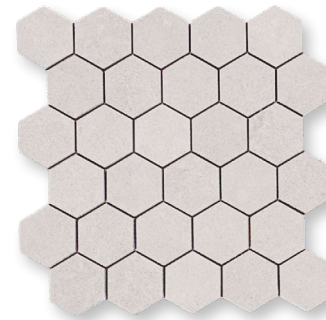

# BOULEVARD

## Stock Mosaics

Hexagon Mosaic

Long Hexagon Mosaic

Split Hexagon Mosaic

## Colors

**Blueberry Hexagon Mosaic**

**Earl Gray Hexagon Mosaic**

**Liquorice Hexagon Mosaic**

**Sugar Hexagon Mosaic**

**Sugar Mix Long Hexagon Mosaic**

**Earl Gray Long Hexagon Mosaic**

**Liquorice Long Hexagon Mosaic**

**Earl Gray Blueberry Mix Split Hexagon Mosaic** **Sugar Liquorice Mix Split Hexagon Mosaic**

Earl Gray Mix | 12"x24"

Liquorice Mix | 12"x24"