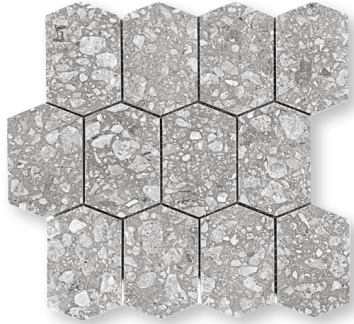

# BOULEVARD

Stock Sizes

12"x24"

## Stock Mosaics

Hexagon Mosaic

Long Hexagon Mosaic

Split Hexagon Mosaic

## Colors

**Blueberry Hexagon Mosaic**

**Earl Gray Hexagon Mosaic**

**Liquorice Hexagon Mosaic**

**Sugar Hexagon Mosaic**

**Sugar Mix Long Hexagon Mosaic**

**Earl Gray Long Hexagon Mosaic**

**Liquorice Long Hexagon Mosaic**

**Earl Gray Blueberry Mix Split Hexagon Mosaic** **Sugar Liquorice Mix Split Hexagon Mosaic**

Earl Gray Mix | 12"x24"

Liquorice Mix | 12"x24"